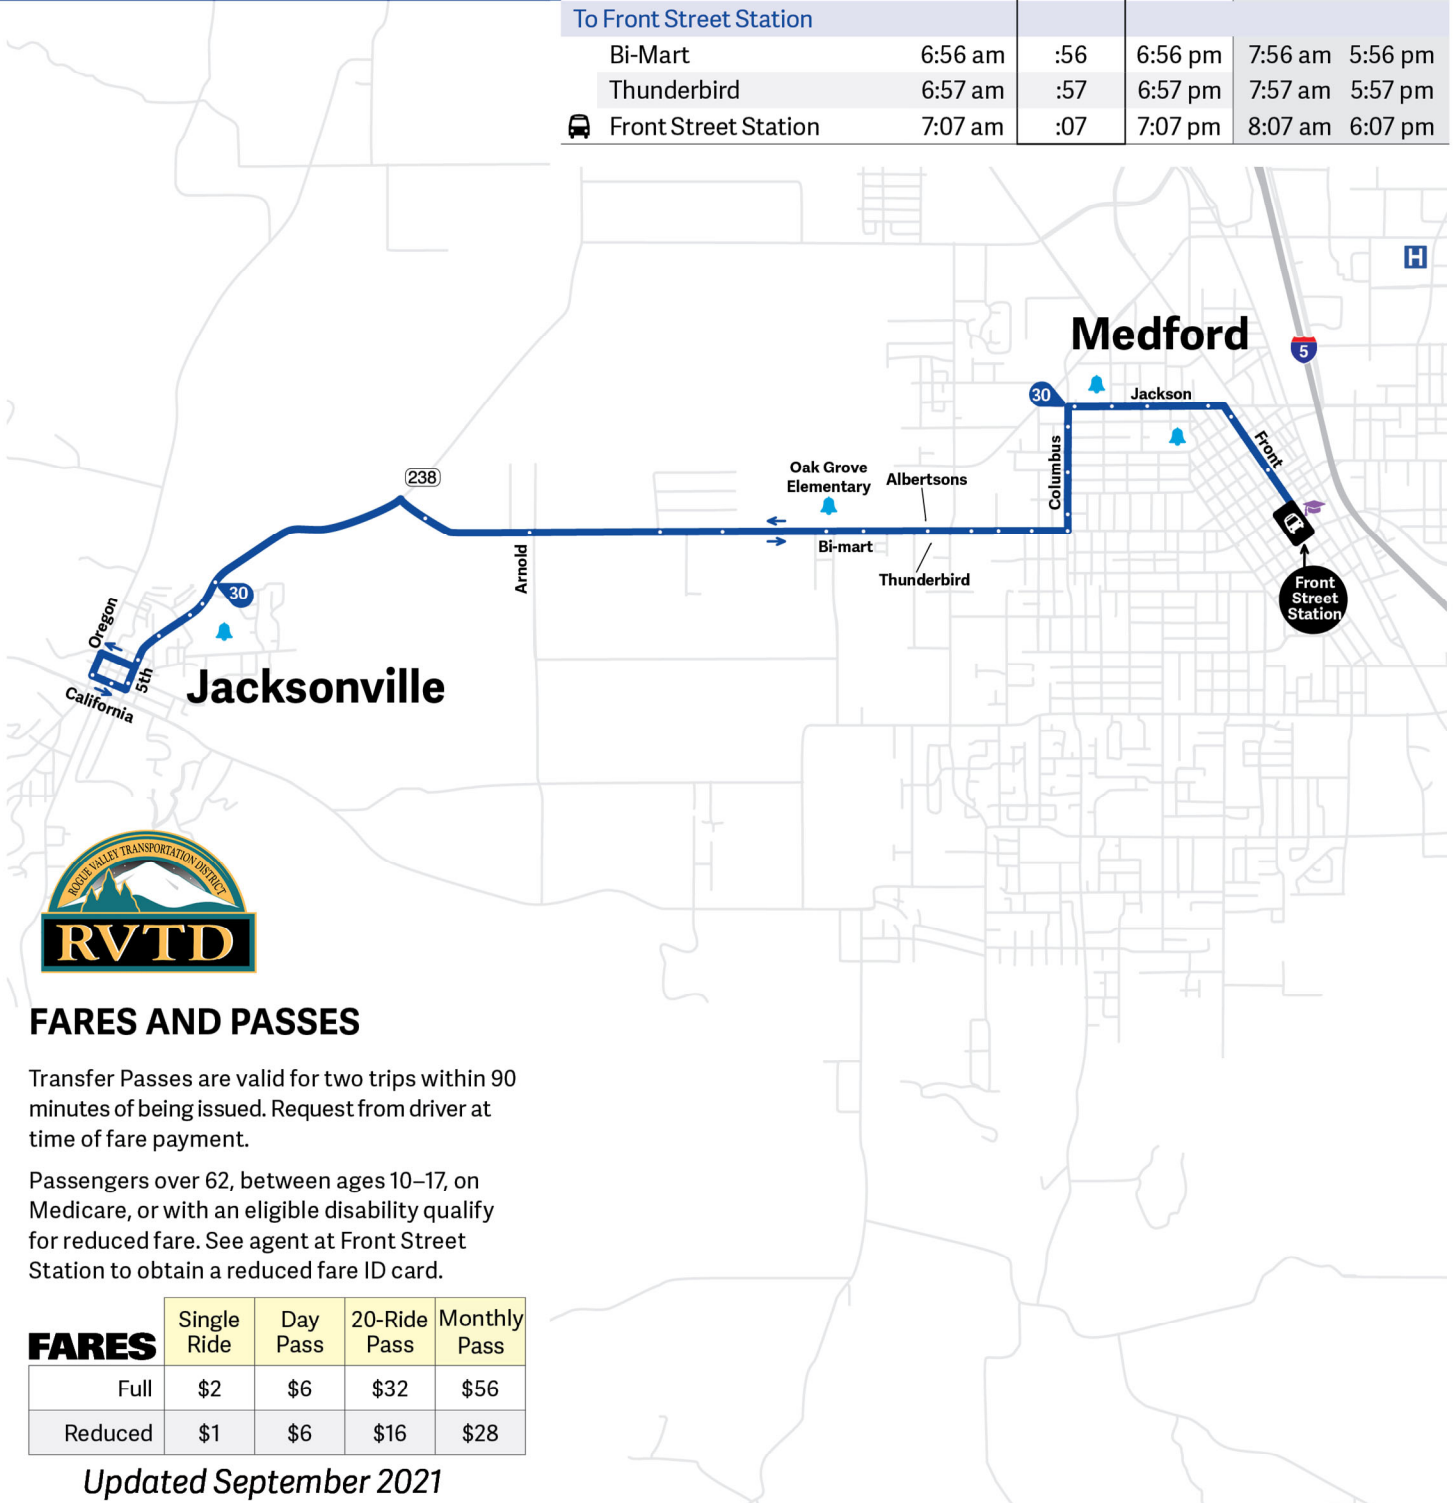

# Route 30

## Route 30 - Jacksonville

### Saturday

1 Hour Service

Stops	First Bus	Hour Times	Last Bus	First Bus	Last Bus
<b>To Jacksonville</b>					
Front Street Station	6:30 am	:30	6:30 pm	7:30 am	5:30 pm
Columbus and Main	6:36 am	:36	6:36 pm	7:36 am	5:36 pm
Albertsons	6:38 am	:38	6:38 pm	7:38 am	5:38 pm
Oak Grove Elementary	6:40 am	:40	6:40 pm	7:40 am	5:40 pm
Jacksonville "C" and 4th St	6:47 am	:47	6:47 pm	7:47 am	5:47 pm
<b>To Front Street Station</b>					
Bi-Mart	6:56 am	:56	6:56 pm	7:56 am	5:56 pm
Thunderbird	6:57 am	:57	6:57 pm	7:57 am	5:57 pm
Front Street Station	7:07 am	:07	7:07 pm	8:07 am	6:07 pm

### FARES AND PASSES

Transfer Passes are valid for two trips within 90 minutes of being issued. Request from driver at time of fare payment.

Passengers over 62, between ages 10-17, on Medicare, or with an eligible disability qualify for reduced fare. See agent at Front Street Station to obtain a reduced fare ID card.