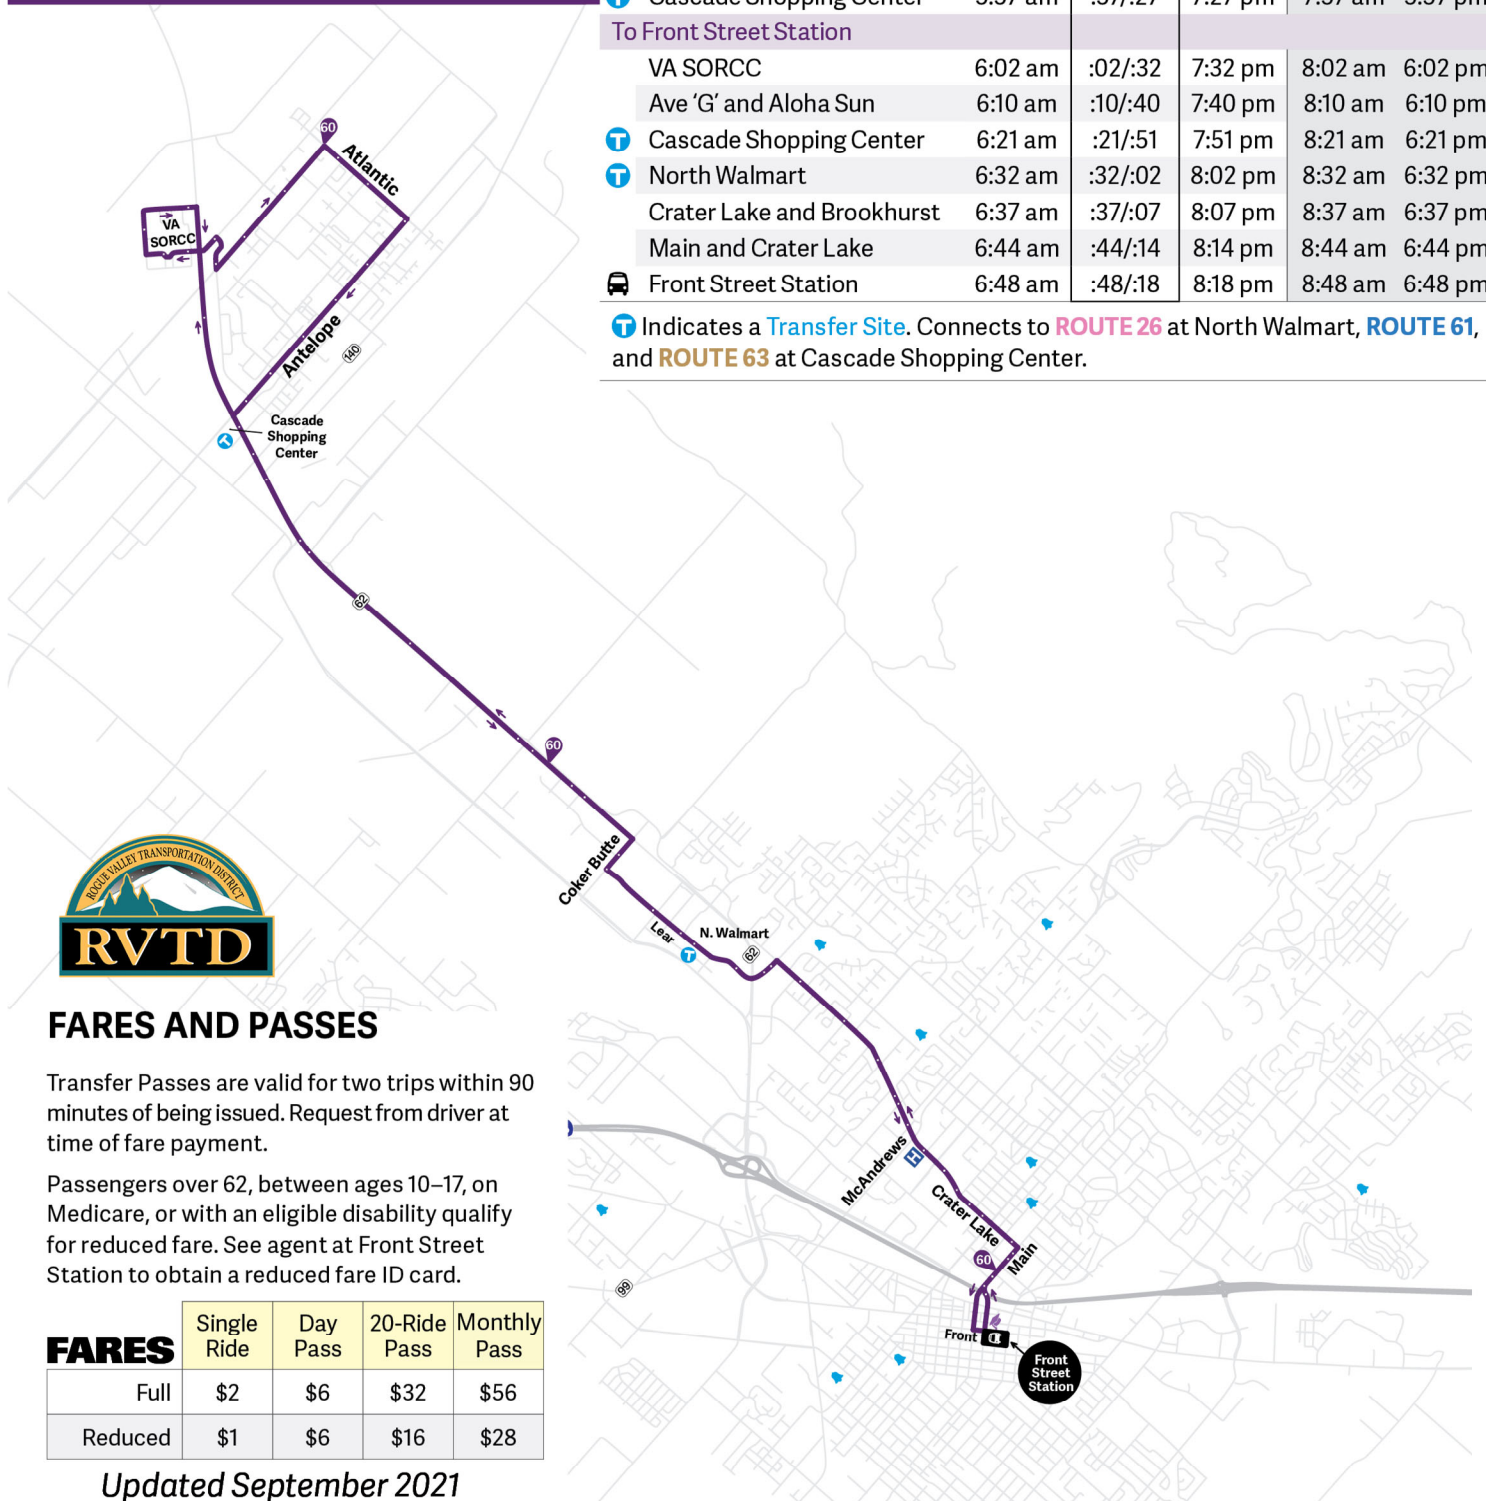

## Route 60 · White City

### Saturday

1 Hour Service

Stops	First Bus	Hour Times	Last Bus	First Bus	Last Bus
<b>To White City</b>					
Front Street Station	5:30 am	:30/:00	7:00 pm	7:30 am	5:30 pm
Main and Crater Lake	5:35 am	:35/:05	7:05 pm	7:35 am	5:35 pm
Crater Lake and Brookhurst	5:42 am	:42/:12	7:12 pm	7:42 am	5:42 pm
North Walmart	5:48 am	:48/:18	7:18 pm	7:48 am	5:48 pm
Cascade Shopping Center	5:57 am	:57/:27	7:27 pm	7:57 am	5:57 pm
<b>To Front Street Station</b>					
VA SORCC	6:02 am	:02/:32	7:32 pm	8:02 am	6:02 pm
Ave 'G' and Aloha Sun	6:10 am	:10/:40	7:40 pm	8:10 am	6:10 pm
Cascade Shopping Center	6:21 am	:21/:51	7:51 pm	8:21 am	6:21 pm
North Walmart	6:32 am	:32/:02	8:02 pm	8:32 am	6:32 pm
Crater Lake and Brookhurst	6:37 am	:37/:07	8:07 pm	8:37 am	6:37 pm
Main and Crater Lake	6:44 am	:44/:14	8:14 pm	8:44 am	6:44 pm
Front Street Station	6:48 am	:48/:18	8:18 pm	8:48 am	6:48 pm

T Indicates a **Transfer Site**. Connects to **ROUTE 26** at North Walmart, **ROUTE 61**, and **ROUTE 63** at Cascade Shopping Center.

## FARES AND PASSES

Transfer Passes are valid for two trips within 90 minutes of being issued. Request from driver at time of fare payment.

Passengers over 62, between ages 10–17, on Medicare, or with an eligible disability qualify for reduced fare. See agent at Front Street Station to obtain a reduced fare ID card.