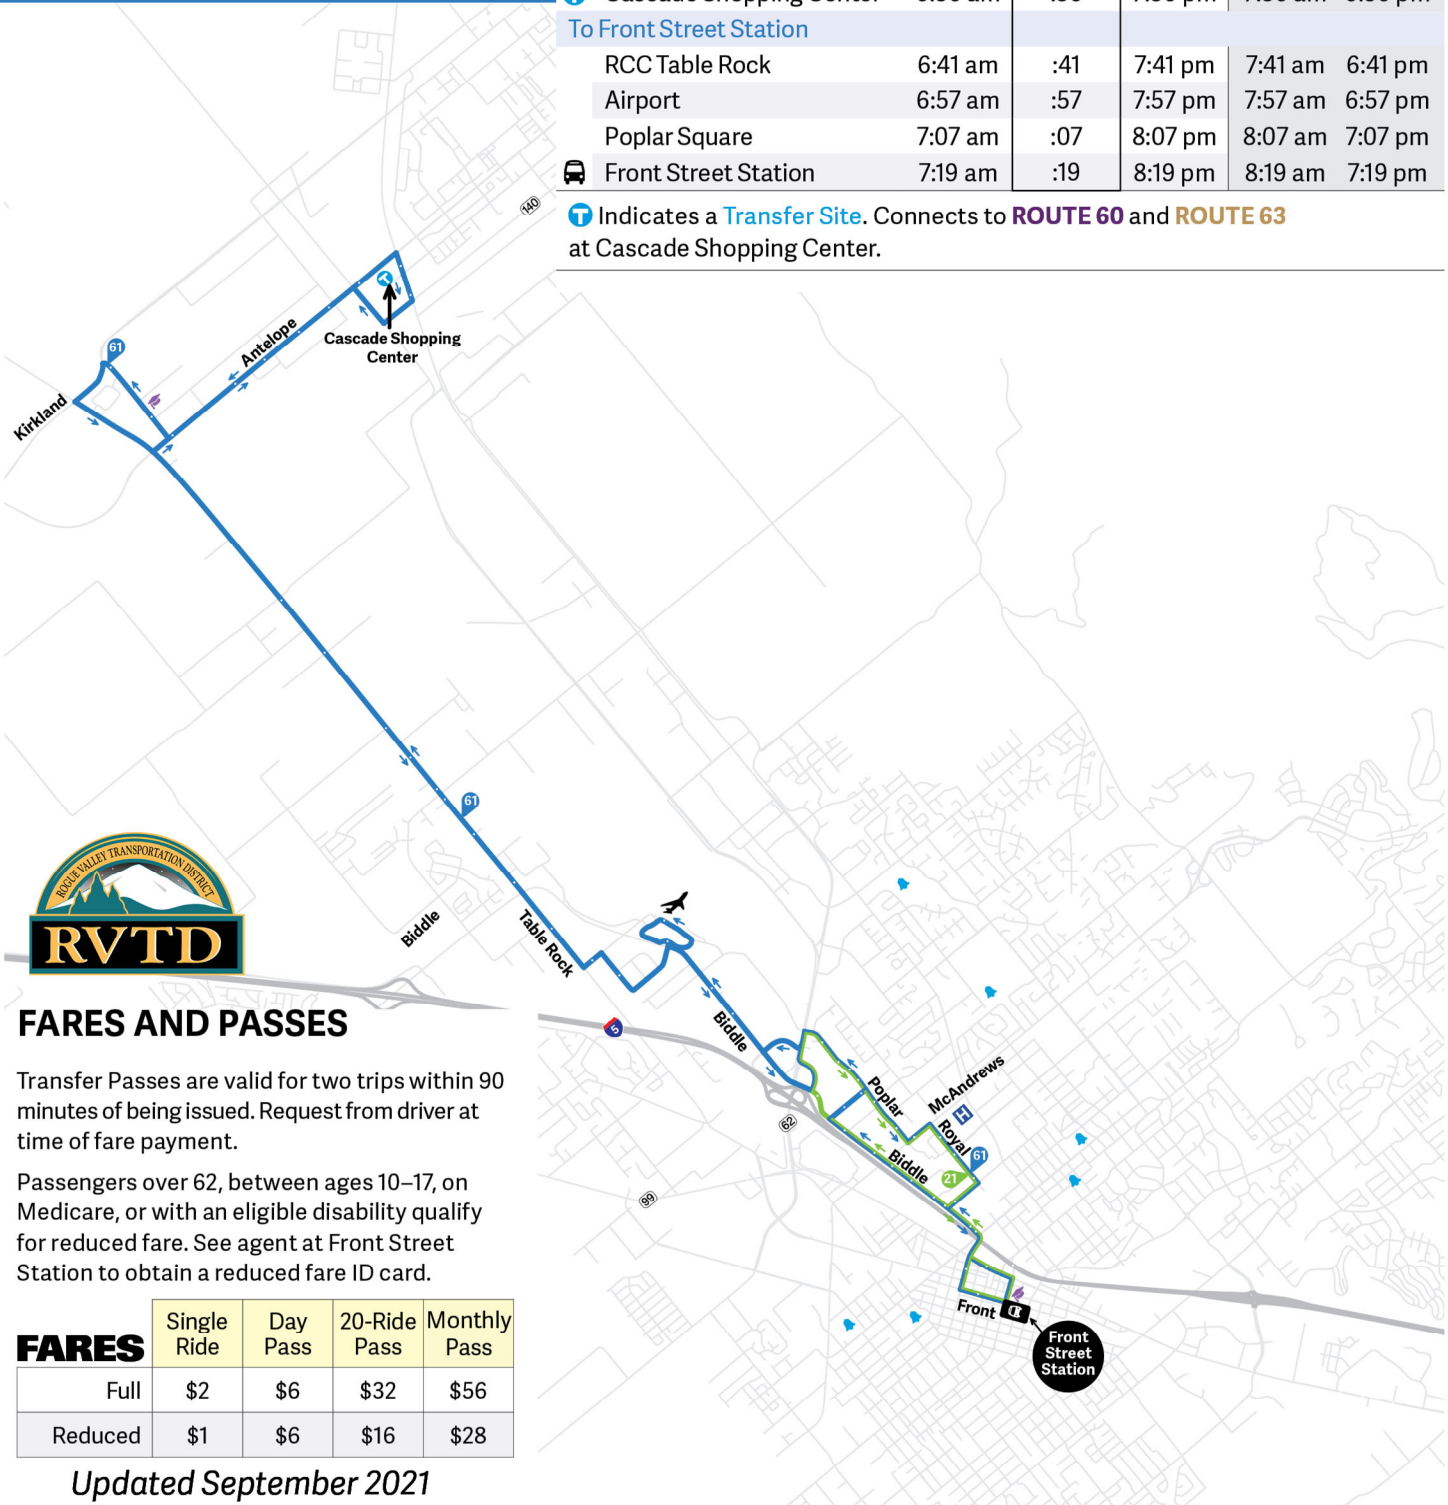

# Route 61

### Saturday

1 Hour Service

Stops	First Bus	Hour Times	Last Bus	First Bus	Last Bus
<b>To RCC Table Rock</b>					
Front Street Station	6:00 am	:00	7:00 pm	7:00 am	6:00 pm
Poplar Square	6:11 am	:11	7:11 pm	7:11 am	6:11 pm
Airport	6:17 am	:17	7:17 pm	7:17 am	6:17 pm
RCC Table Rock	6:28 am	:28	7:28 pm	7:28 am	6:28 pm
<b>T</b> Cascade Shopping Center	6:36 am	:36	7:36 pm	7:36 am	6:36 pm
<b>To Front Street Station</b>					
RCC Table Rock	6:41 am	:41	7:41 pm	7:41 am	6:41 pm
Airport	6:57 am	:57	7:57 pm	7:57 am	6:57 pm
Poplar Square	7:07 am	:07	8:07 pm	8:07 am	7:07 pm
Front Street Station	7:19 am	:19	8:19 pm	8:19 am	7:19 pm

**T** Indicates a **Transfer Site**. Connects to **ROUTE 60** and **ROUTE 63** at Cascade Shopping Center.

## FARES AND PASSES

Transfer Passes are valid for two trips within 90 minutes of being issued. Request from driver at time of fare payment.

Passengers over 62, between ages 10-17, on Medicare, or with an eligible disability qualify for reduced fare. See agent at Front Street Station to obtain a reduced fare ID card.