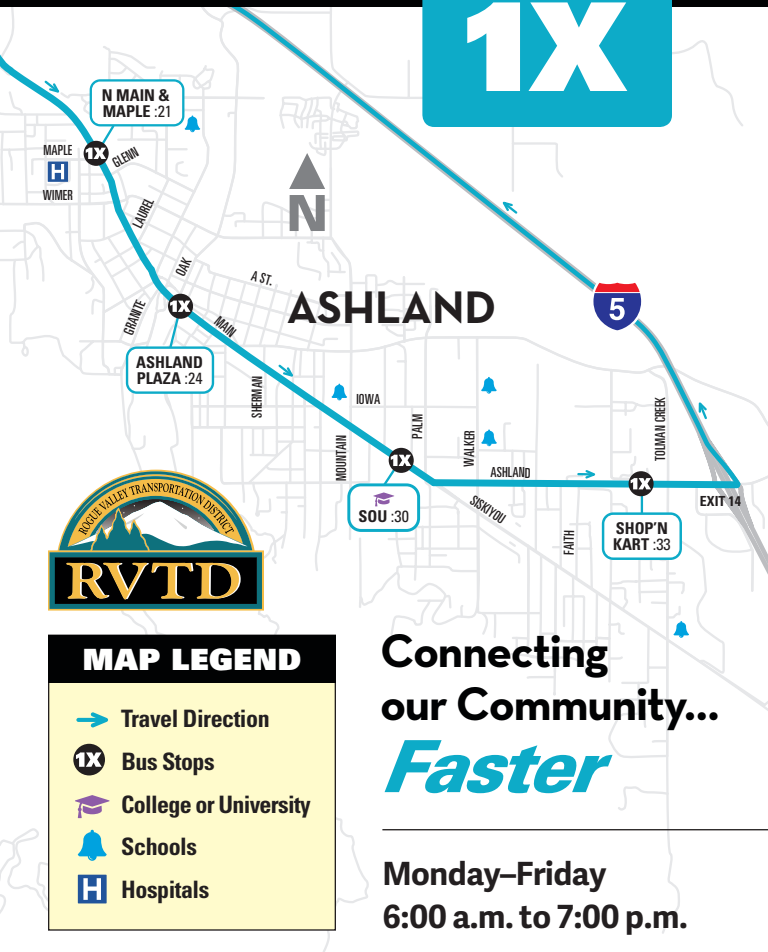

1X

Medford–Ashland EXPRESS

Connecting
our Community... *Faster*

- ✓ **Faster Travel**
30 minutes between Medford
and Ashland
- ✓ **Faster Boarding**
Only cashless fare using **Umo Pass***
- ✓ **Faster Arrival**
Limited to four stops in Ashland
and Front Street Station

Enjoy a quick, non-stop bus ride
between Medford and Ashland on I-5.
Route 1X, the new Medford–Ashland
Express, serves four stops in Ashland
and operates **Monday– Friday from
6:00 a.m. to 7:00 p.m.**

**Umo Pass cards are available at Front Street Station, City of
Ashland, or on your smartphone using the **Umo Mobility** app.*

(541) 779-2877
www.rvtd.org

1X

MAP LEGEND

- Travel Direction
- Bus Stops
- College or University
- Schools
- Hospitals

Connecting
our Community...
Faster

Monday–Friday
6:00 a.m. to 7:00 p.m.

		1X Medford–Ashland Express				
		Front St. Station	N Main & Maple	Ashland Plaza	SOU	Shop'n Kart
AM	6:00	6:21	6:24	6:30	6:33	6:55
	7:00	7:21	7:24	7:30	7:33	7:55
	8:00	8:21	8:24	8:30	8:33	8:55
	9:00	9:21	9:24	9:30	9:33	9:55
	10:00	10:21	10:24	10:30	10:33	10:55
	11:00	11:21	11:24	11:30	11:33	11:55
PM	12:00	12:21	12:24	12:30	12:33	12:55
	1:00	1:21	1:24	1:30	1:33	1:55
	2:00	2:21	2:24	2:30	2:33	2:55
	3:00	3:21	3:24	3:30	3:33	3:55
	4:00	4:21	4:24	4:30	4:33	4:55
	5:00	5:21	5:24	5:30	5:33	5:55
	6:00	6:21	6:24	6:30	6:33	6:55
	7:00	7:21	7:24	7:30	7:33	7:55