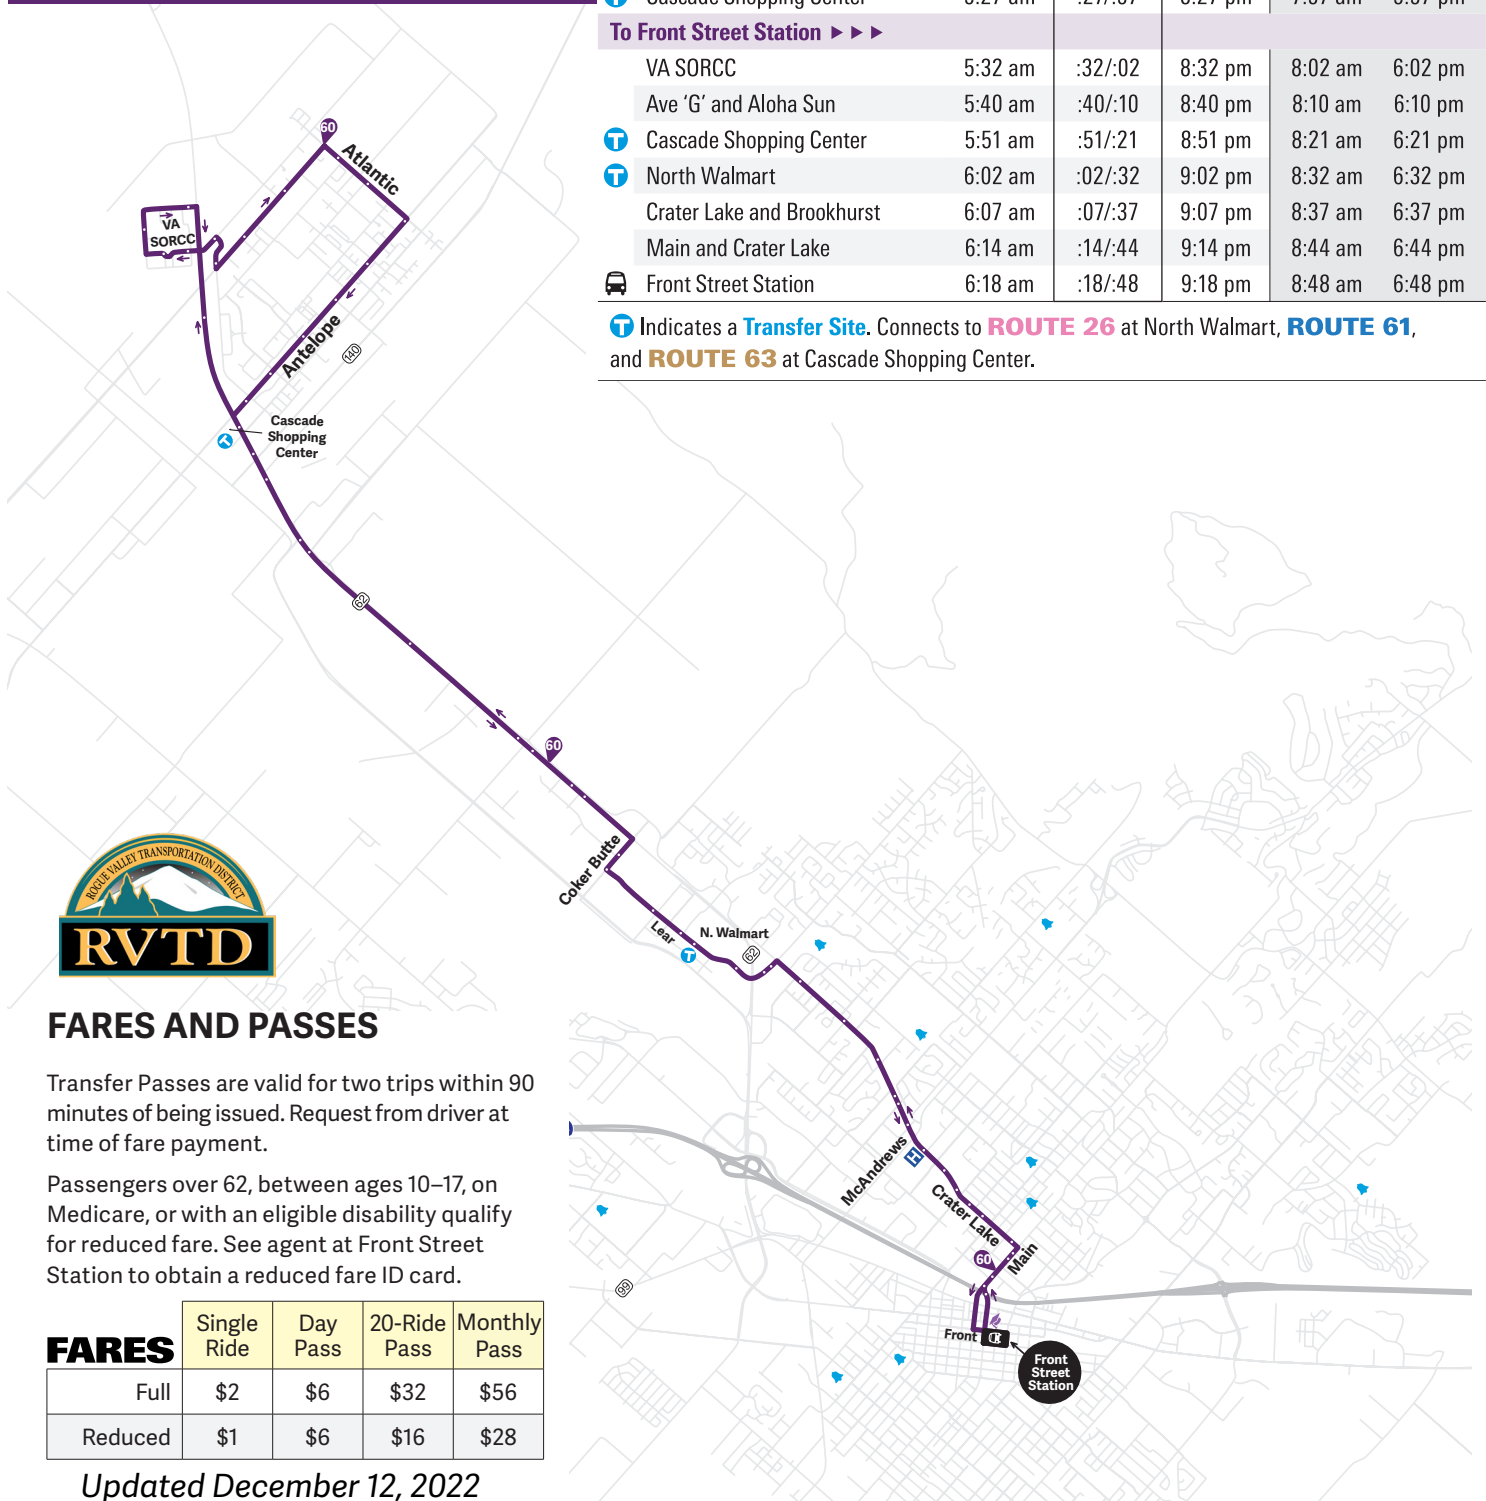

Route 60

Route 60 - White City

Monday-Friday

30 Minute Service · 5:00 am–8:00 pm

Saturday

1 Hour Service

Stops	First Bus	Hour Times	Last Bus	First Bus	Last Bus
To White City ▶▶▶					
🚌 Front Street Station	5:00 am	:00/:30	8:00 pm	7:30 am	5:30 pm
Main and Crater Lake	5:05 am	:05/:35	8:05 pm	7:35 am	5:35 pm
Crater Lake and Brookhurst	5:12 am	:12/:42	8:12 pm	7:42 am	5:42 pm
🚏 North Walmart	5:18 am	:18/:48	8:18 pm	7:48 am	5:48 pm
🚏 Cascade Shopping Center	5:27 am	:27/:57	8:27 pm	7:57 am	5:57 pm
To Front Street Station ▶▶▶					
VA SORCC	5:32 am	:32/:02	8:32 pm	8:02 am	6:02 pm
Ave 'G' and Aloha Sun	5:40 am	:40/:10	8:40 pm	8:10 am	6:10 pm
🚏 Cascade Shopping Center	5:51 am	:51/:21	8:51 pm	8:21 am	6:21 pm
🚏 North Walmart	6:02 am	:02/:32	9:02 pm	8:32 am	6:32 pm
Crater Lake and Brookhurst	6:07 am	:07/:37	9:07 pm	8:37 am	6:37 pm
Main and Crater Lake	6:14 am	:14/:44	9:14 pm	8:44 am	6:44 pm
🚌 Front Street Station	6:18 am	:18/:48	9:18 pm	8:48 am	6:48 pm

🚏 Indicates a **Transfer Site**. Connects to **ROUTE 26** at North Walmart, **ROUTE 61**, and **ROUTE 63** at Cascade Shopping Center.

FARES AND PASSES

Transfer Passes are valid for two trips within 90 minutes of being issued. Request from driver at time of fare payment.

Passengers over 62, between ages 10–17, on Medicare, or with an eligible disability qualify for reduced fare. See agent at Front Street Station to obtain a reduced fare ID card.

FARES	Single Ride	Day Pass	20-Ride Pass	Monthly Pass
Full	\$2	\$6	\$32	\$56
Reduced	\$1	\$6	\$16	\$28