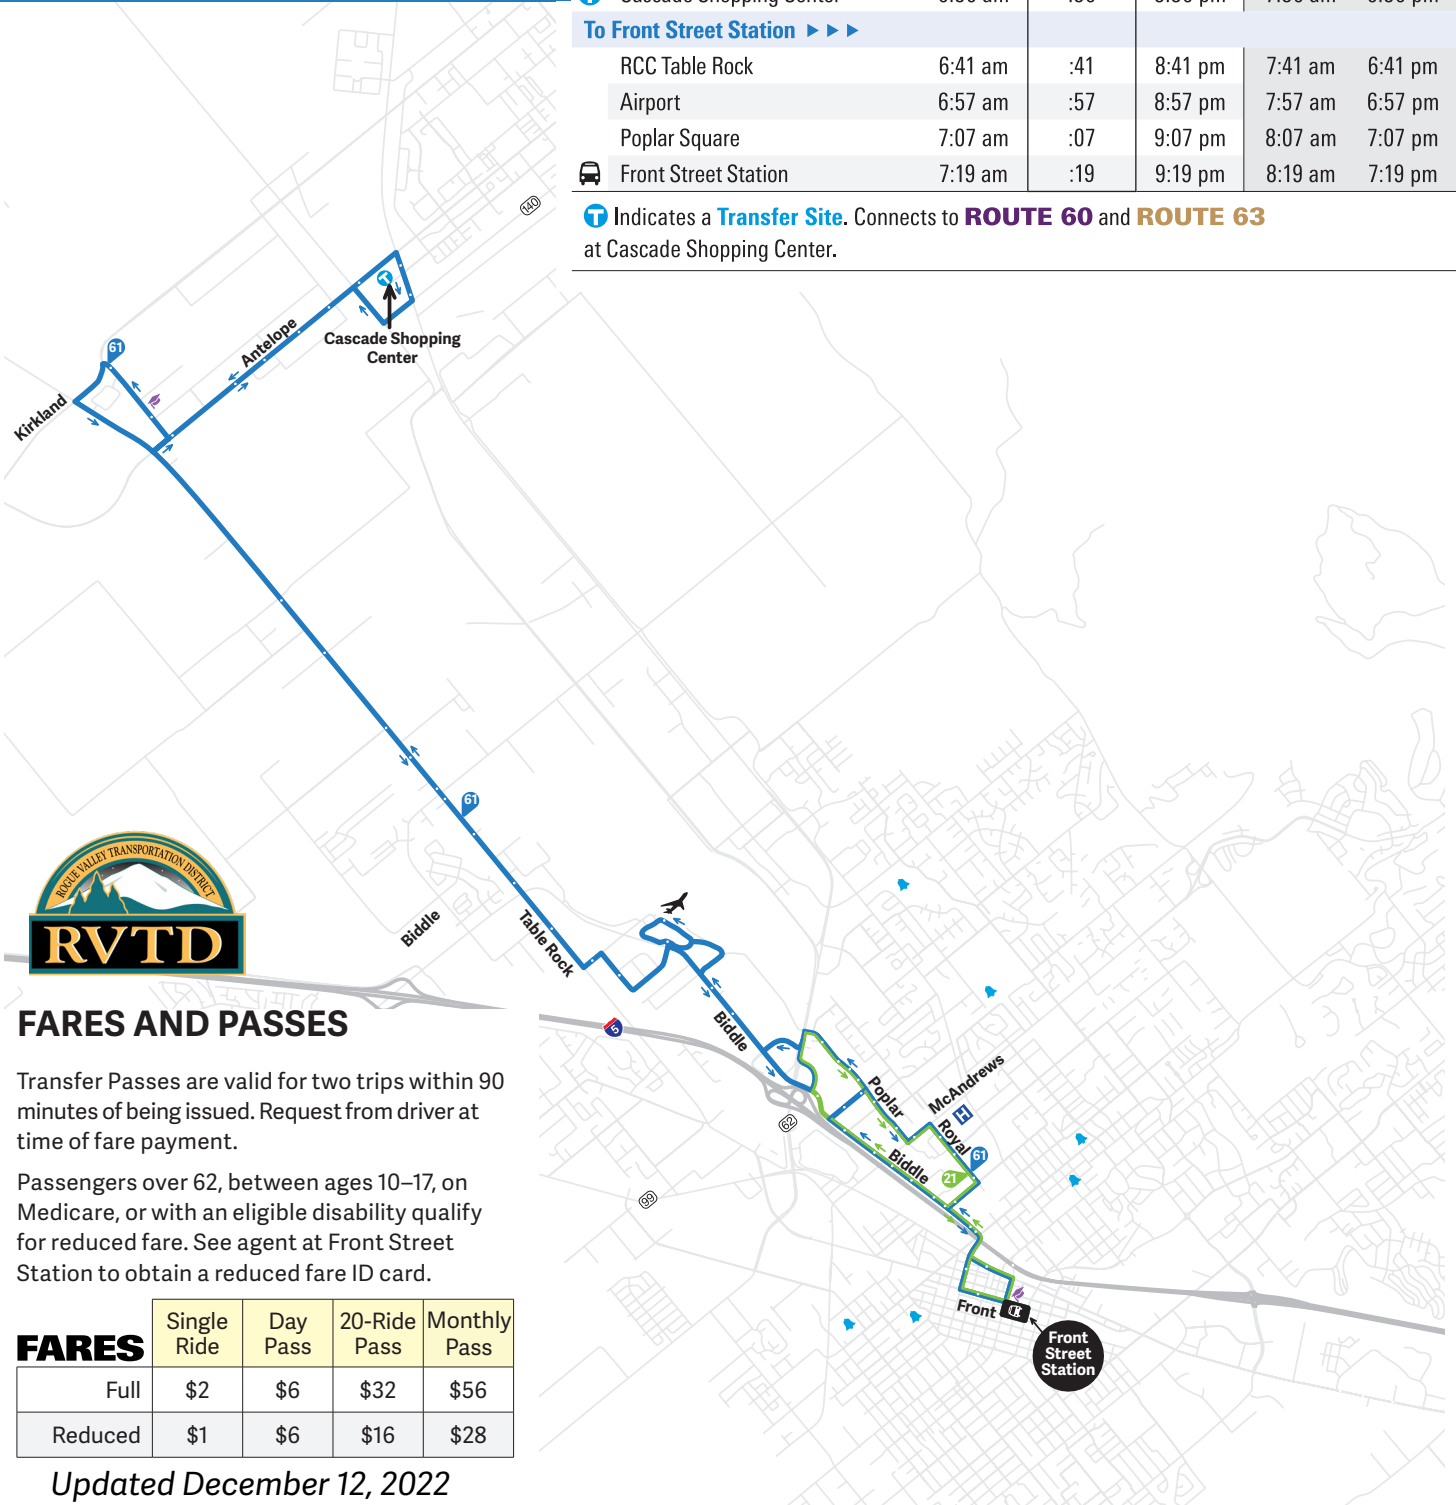

Route 61

Route 61 - RCC Table Rock

Monday-Friday

1 Hour Service - 6:00 am-8:00 pm

Saturday

1 Hour Service

Stops	First Bus	Hour Times	Last Bus	First Bus	Last Bus
To RCC Table Rock >>>					
Front Street Station	6:00 am	:00	8:00 pm	7:00 am	6:00 pm
Poplar Square	6:11 am	:11	8:11 pm	7:11 am	6:11 pm
Airport	6:17 am	:17	8:17 pm	7:17 am	6:17 pm
RCC Table Rock	6:28 am	:28	8:28 pm	7:28 am	6:28 pm
T Cascade Shopping Center	6:36 am	:36	8:36 pm	7:36 am	6:36 pm
To Front Street Station >>>					
RCC Table Rock	6:41 am	:41	8:41 pm	7:41 am	6:41 pm
Airport	6:57 am	:57	8:57 pm	7:57 am	6:57 pm
Poplar Square	7:07 am	:07	9:07 pm	8:07 am	7:07 pm
Front Street Station	7:19 am	:19	9:19 pm	8:19 am	7:19 pm

T Indicates a **Transfer Site**. Connects to **ROUTE 60** and **ROUTE 63** at Cascade Shopping Center.

FARES AND PASSES

Transfer Passes are valid for two trips within 90 minutes of being issued. Request from driver at time of fare payment.

Passengers over 62, between ages 10-17, on Medicare, or with an eligible disability qualify for reduced fare. See agent at Front Street Station to obtain a reduced fare ID card.

FARES	Single Ride	Day Pass	20-Ride Pass	Monthly Pass
Full	\$2	\$6	\$32	\$56
Reduced	\$1	\$6	\$16	\$28