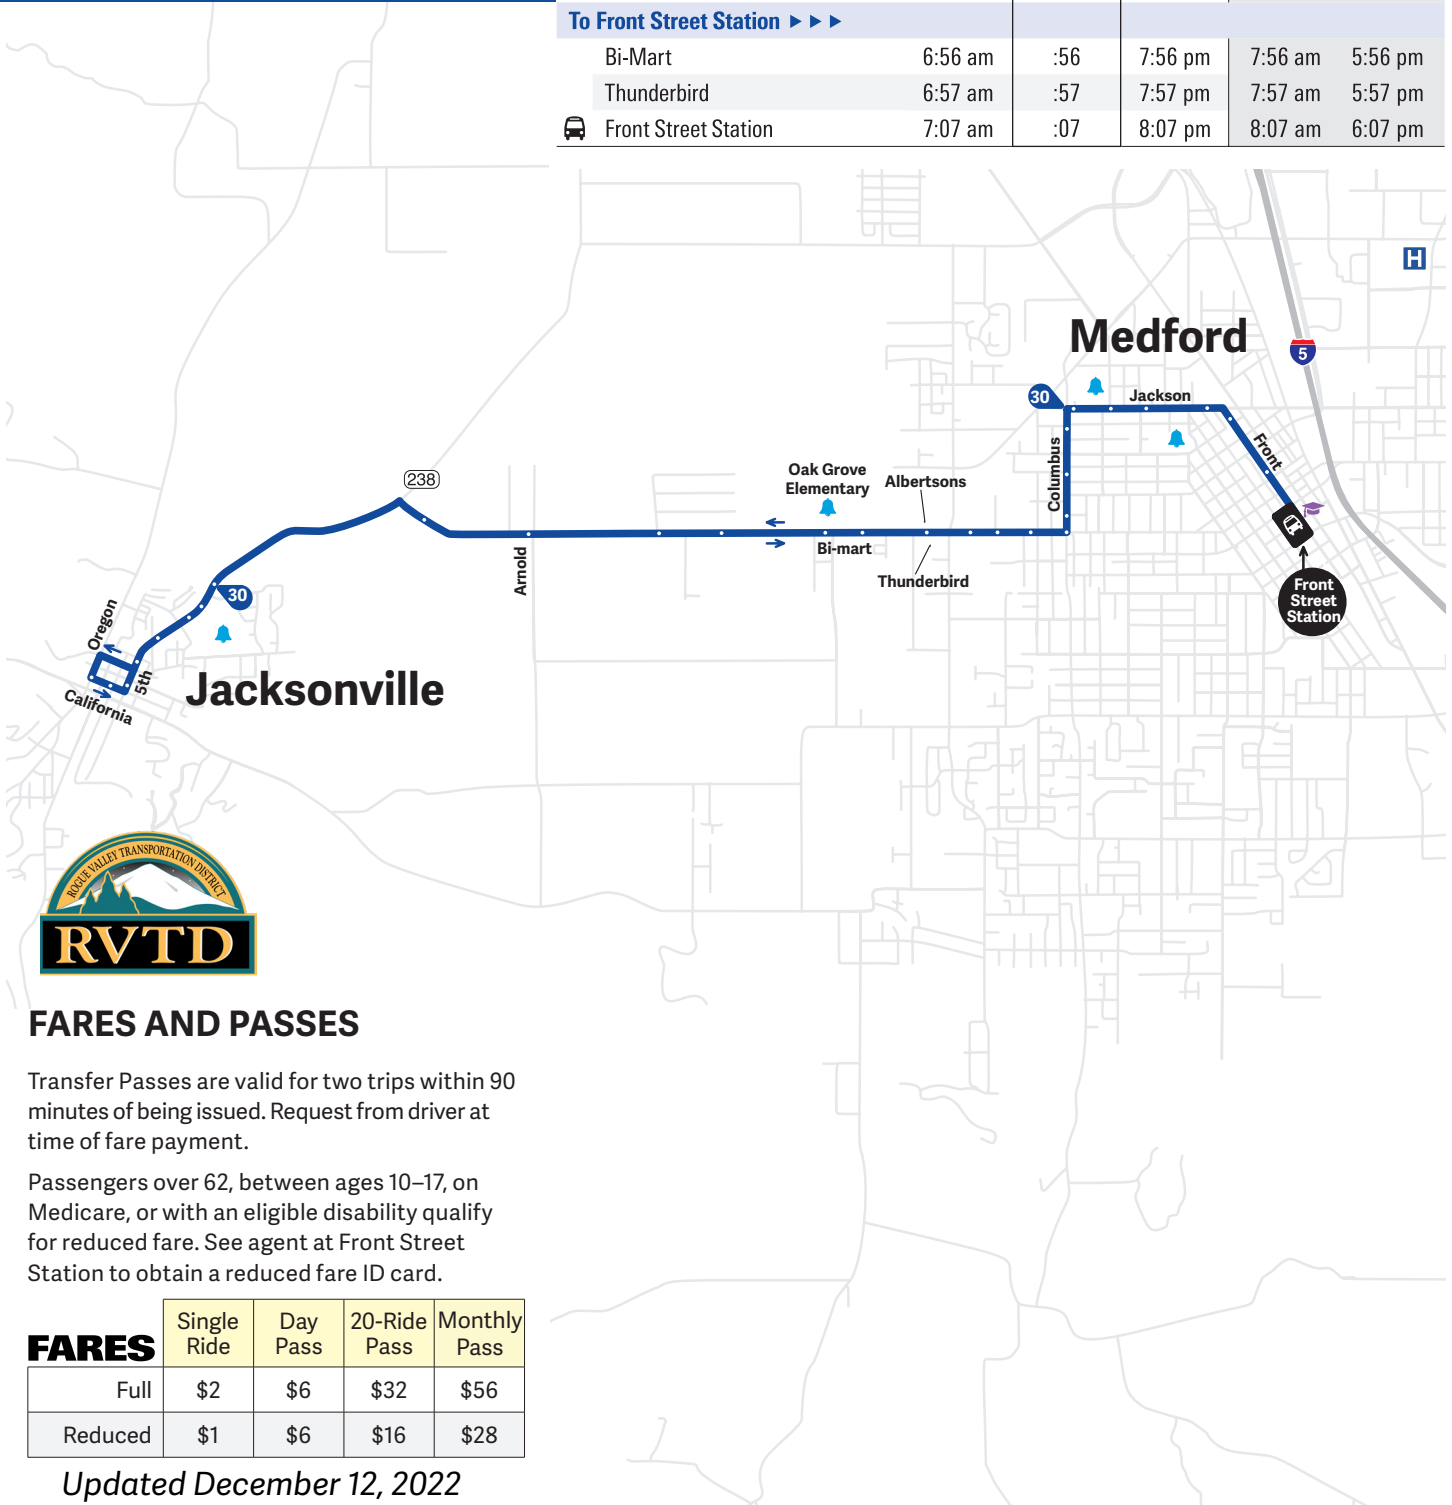

Route 30

Route 30 - Jacksonville

Monday-Friday

1 Hour Service - 6:30 am-7:30 pm

Saturday

1 Hour Service

Stops	First Bus	Hour Times	Last Bus	First Bus	Last Bus
To Jacksonville ▶▶▶					
Front Street Station	6:30 am	:30	7:30 pm	7:30 am	5:30 pm
Columbus and Main	6:36 am	:36	7:36 pm	7:36 am	5:36 pm
Albertsons	6:38 am	:38	7:38 pm	7:38 am	5:38 pm
Oak Grove Elementary	6:40 am	:40	7:40 pm	7:40 am	5:40 pm
Jacksonville "C" and 4th St	6:47 am	:47	7:47 pm	7:47 am	5:47 pm
To Front Street Station ▶▶▶					
Bi-Mart	6:56 am	:56	7:56 pm	7:56 am	5:56 pm
Thunderbird	6:57 am	:57	7:57 pm	7:57 am	5:57 pm
Front Street Station	7:07 am	:07	8:07 pm	8:07 am	6:07 pm

FARES AND PASSES

Transfer Passes are valid for two trips within 90 minutes of being issued. Request from driver at time of fare payment.

Passengers over 62, between ages 10-17, on Medicare, or with an eligible disability qualify for reduced fare. See agent at Front Street Station to obtain a reduced fare ID card.

FARES	Single Ride	Day Pass	20-Ride Pass	Monthly Pass
Full	\$2	\$6	\$32	\$56
Reduced	\$1	\$6	\$16	\$28

Updated December 12, 2022