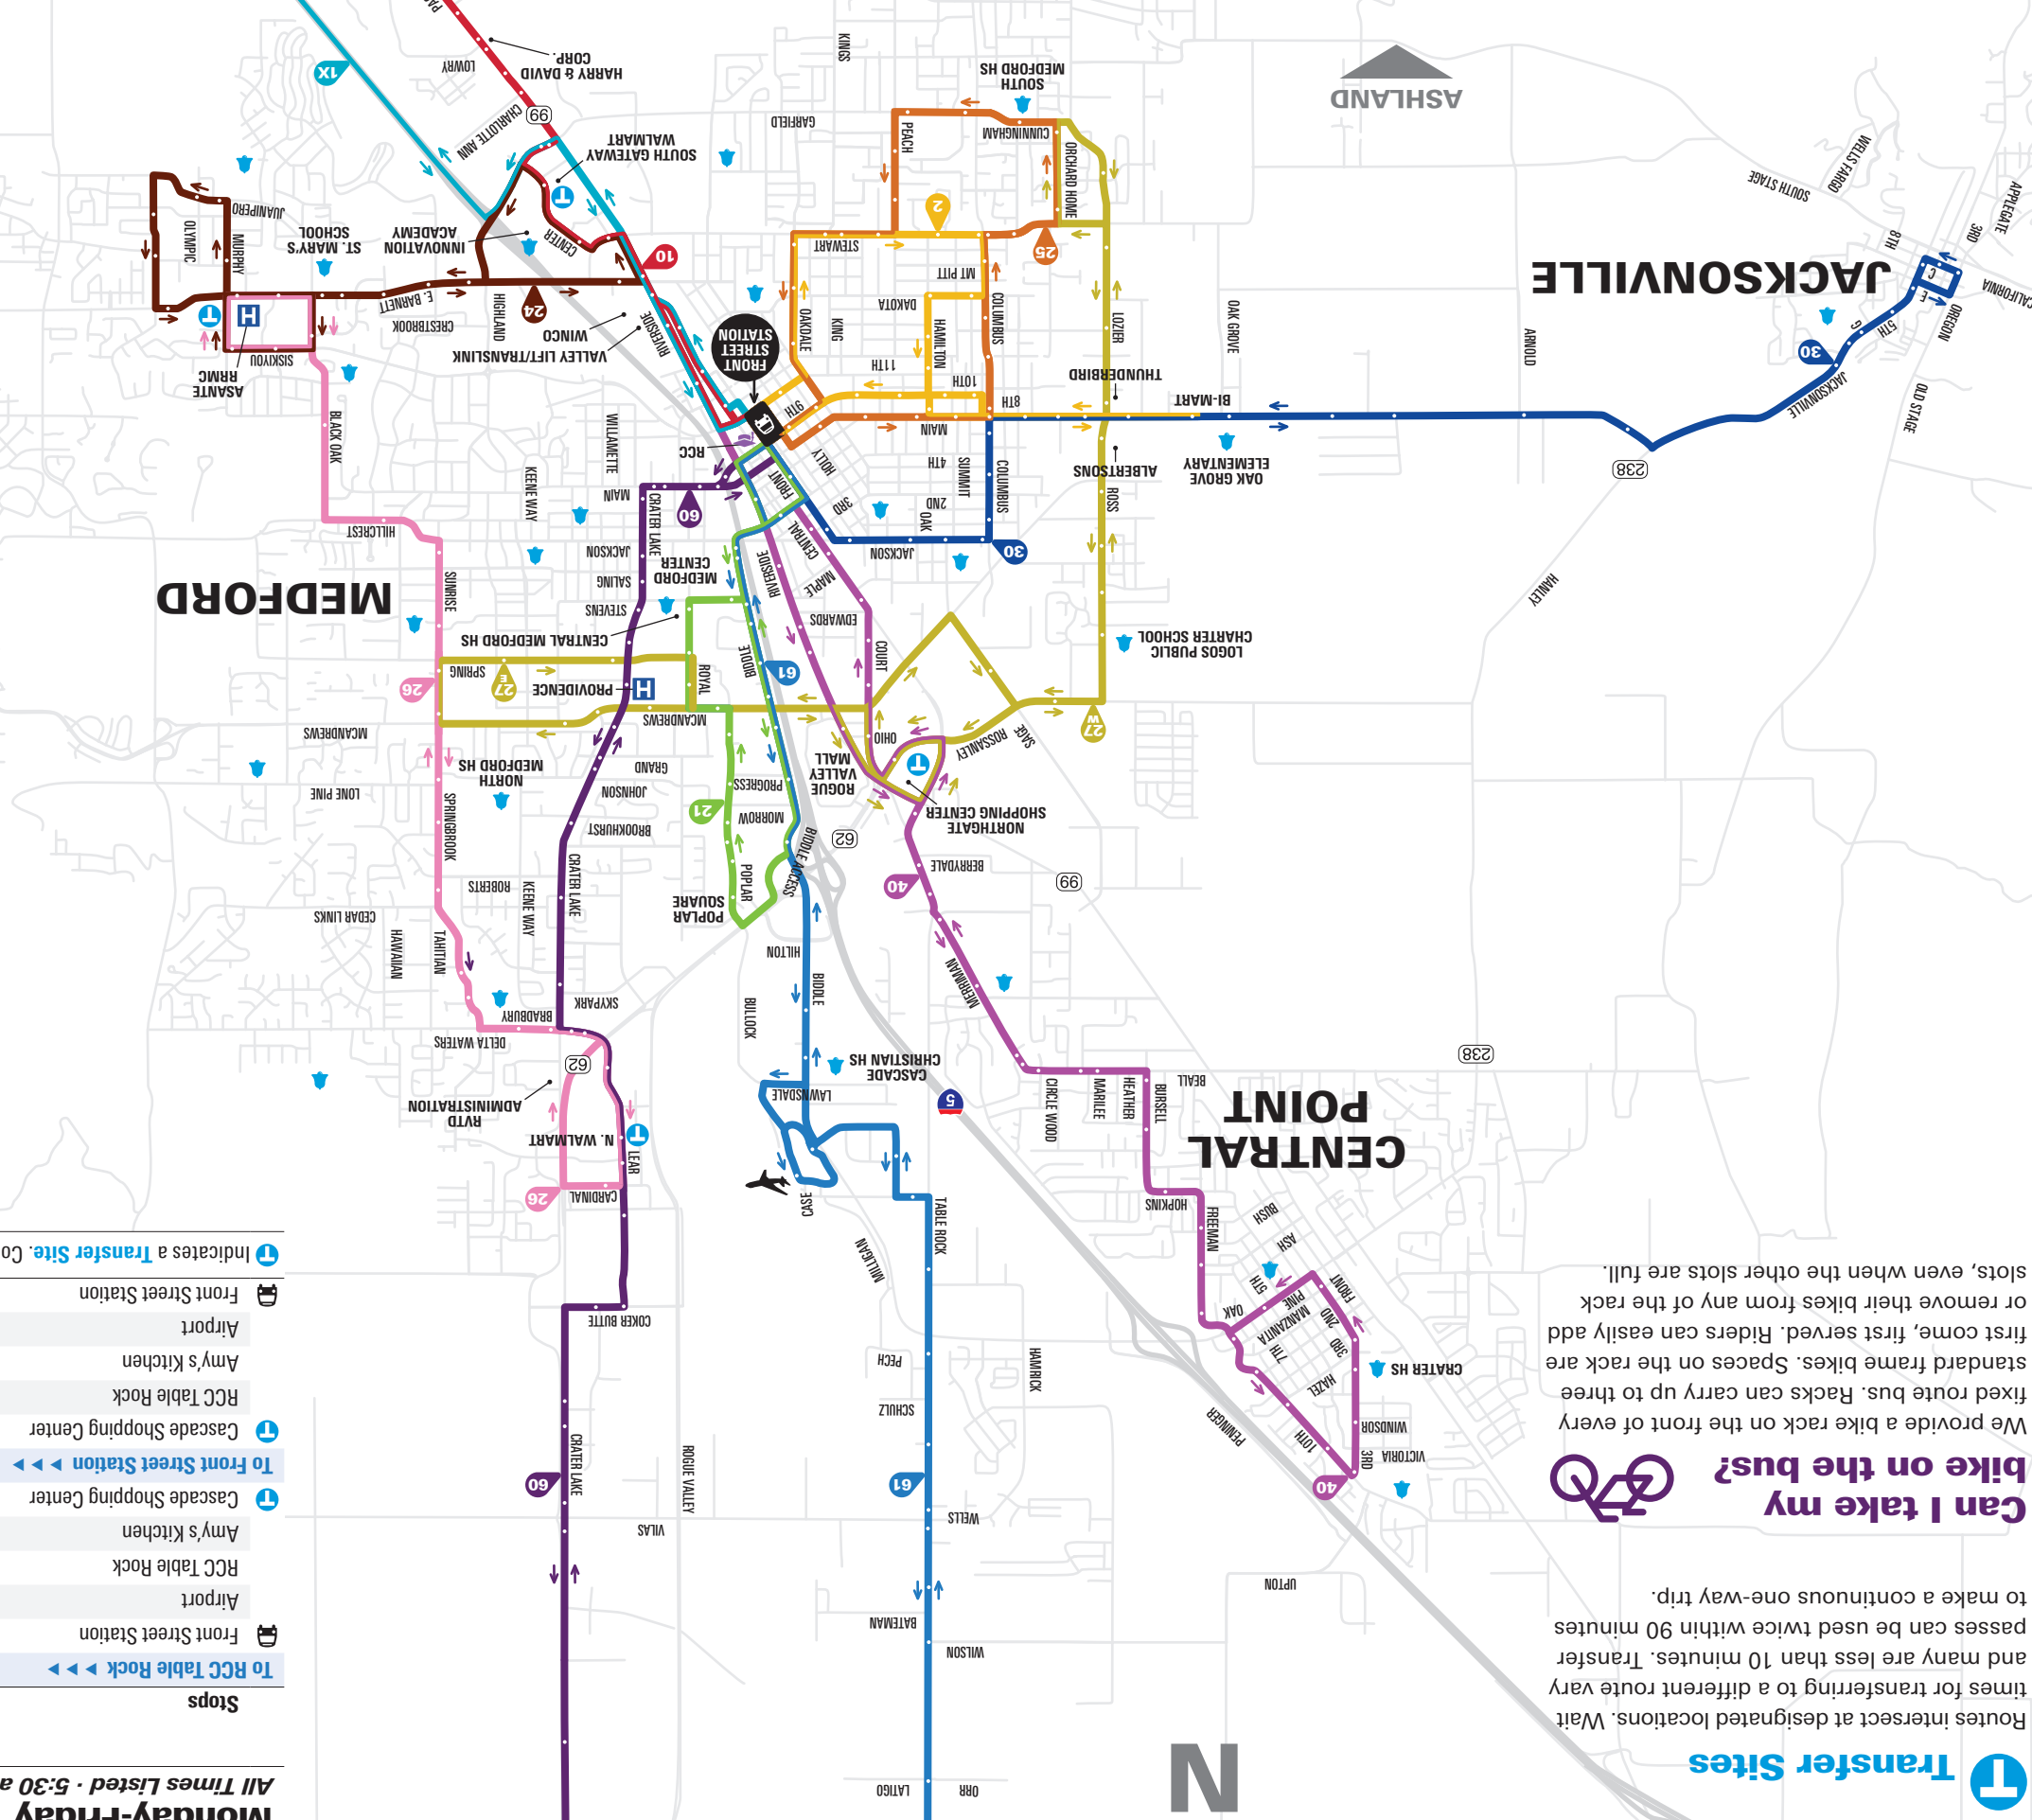

HOW TO READ THE BUS SCHEDULES

Hour Times Explained
This column lists the minute times within any given hour at which a bus will arrive at that stop throughout the day.

30 Minute Service	1 Hour Service
7:18 am / 7:48 am	7:18 am / 7:48 am
8:18 am / 8:48 am	8:18 am / 8:48 am
9:18 am / 9:48 am	9:18 am / 9:48 am
10:18 am / 10:48 am	10:18 am / 10:48 am
11:18 am / 11:48 am	11:18 am / 11:48 am
12:18 pm / 12:48 pm	12:18 pm / 12:48 pm
1:18 pm / 1:48 pm	1:18 pm / 1:48 pm
2:18 pm / 2:48 pm	2:18 pm / 2:48 pm
3:18 pm / 3:48 pm	3:18 pm / 3:48 pm
4:18 pm / 4:48 pm	4:18 pm / 4:48 pm
5:18 pm / 5:48 pm	5:18 pm / 5:48 pm
6:18 pm / 6:48 pm	6:18 pm / 6:48 pm

Stops
To White City >>> North Walmart

Transfer Site or Front Street Station

Stop Name

First Time
Last Time
Stop Times Within Any Given Hour

Service Days
Service Frequency

Can I take my bike on the bus?

We provide a bike rack on the front of every fixed route bus. Racks can carry up to three standard frame bikes. Spaces on the rack are first come, first served. Riders can easily add or remove their bikes from any of the rack slots, even when the other slots are full.

Transfer Sites

Routes intersect at designated locations. Wait times for transferring to a different route vary and many are less than 10 minutes. Transfer passes can be used twice within 90 minutes to make a continuous one-way trip.