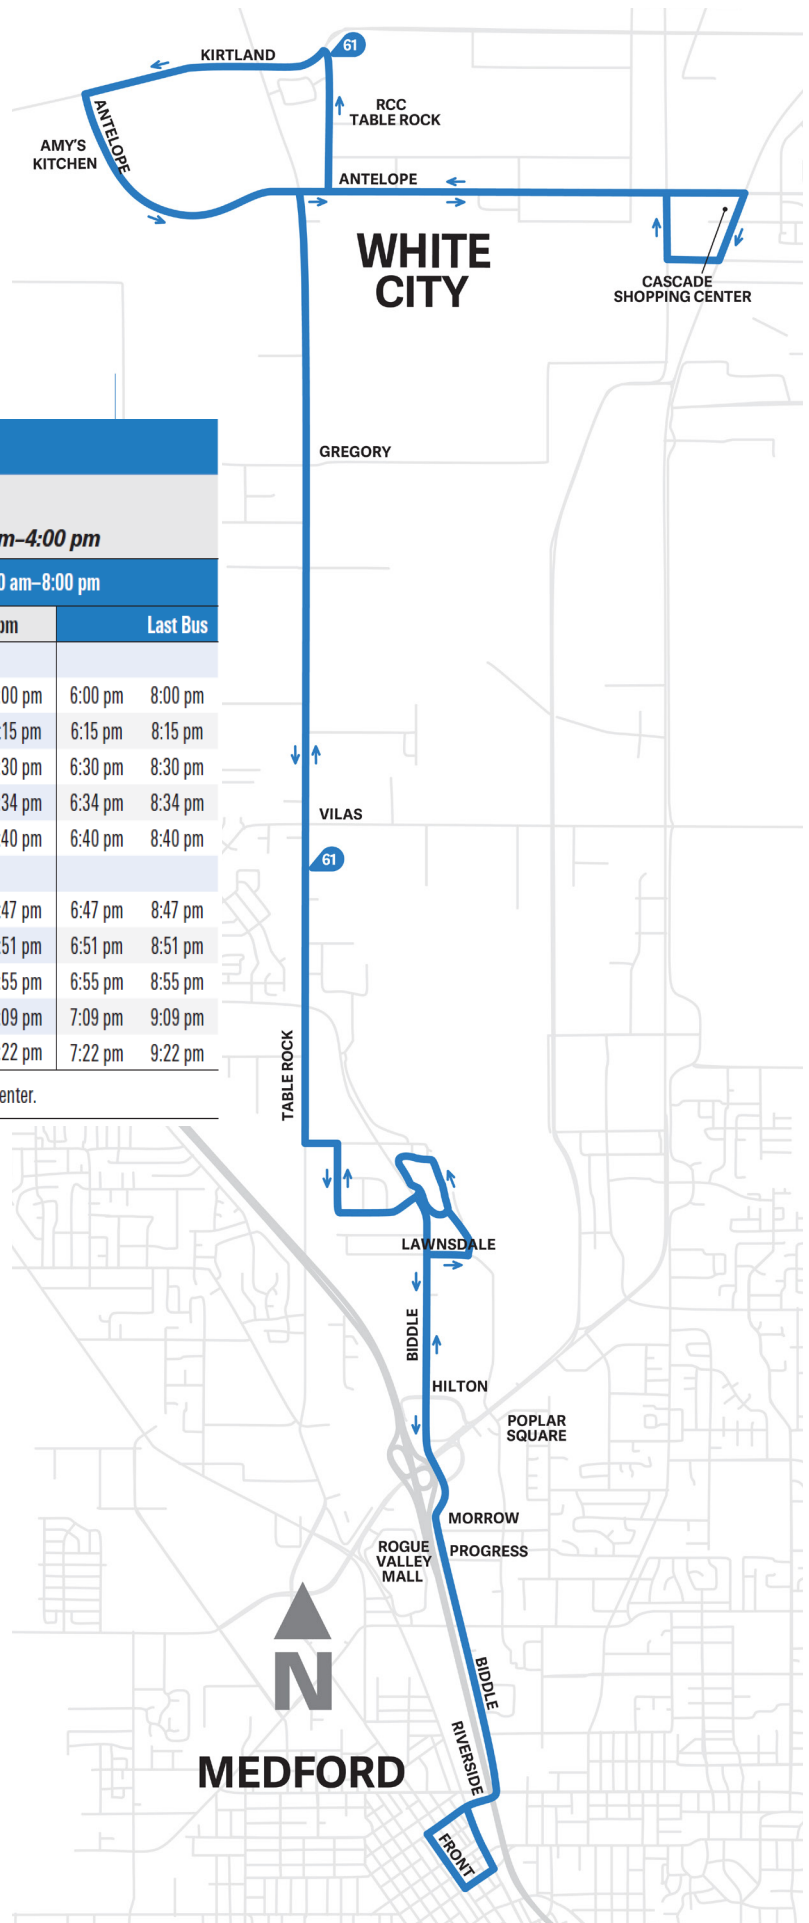

Route 61

Route 61 - RCC Table Rock

Monday-Friday

All Times Listed · 5:30 am–8:00 pm

Saturday

Limited Service · 8:00 am–4:00 pm

Monday thru Friday · All Times Listed · 5:30 am–8:00 pm

Stops	First Bus	Monday thru Friday · All Times Listed · 5:30 am–8:00 pm						Saturday · Limited Service · 8:00 am–4:00 pm	
To RCC Table Rock ▶▶▶									
Front Street Station	5:30 am	8:00 am	10:00 am	12:00 pm	2:00 pm	4:00 pm	6:00 pm	8:00 pm	
Airport	5:45 am	8:15 am	10:15 am	12:15 pm	2:15 pm	4:15 pm	6:15 pm	8:15 pm	
RCC Table Rock	6:00 am	8:30 am	10:30 am	12:30 pm	2:30 pm	4:30 pm	6:30 pm	8:30 pm	
Amy's Kitchen	6:04 am	8:34 am	10:34 am	12:34 pm	2:34 pm	4:34 pm	6:34 pm	8:34 pm	
Cascade Shopping Center	6:10 am	8:40 am	10:40 am	12:40 pm	2:40 pm	4:40 pm	6:40 pm	8:40 pm	
To Front Street Station ▶▶▶									
Cascade Shopping Center	6:17 am	8:47 am	10:47 am	12:47 pm	2:47 pm	4:47 pm	6:47 pm	8:47 pm	
RCC Table Rock	6:21 am	8:51 am	10:51 am	12:51 pm	2:51 pm	4:51 pm	6:51 pm	8:51 pm	
Amy's Kitchen	6:25 am	8:55 am	10:55 am	12:55 pm	2:55 pm	4:55 pm	6:55 pm	8:55 pm	
Airport	6:39 am	9:09 am	11:09 am	1:09 pm	3:09 pm	5:09 pm	7:09 pm	9:09 pm	
Front Street Station	6:52 am	9:22 am	11:22 am	1:22 pm	3:22 pm	5:22 pm	7:22 pm	9:22 pm	

🔄 Indicates a **Transfer Site**. Connects to **ROUTE 60** and **ROUTE 63** at Cascade Shopping Center.

FARES AND PASSES

Transfer Passes are valid for two trips within 90 minutes of being issued. Request from driver at time of fare payment.

Passengers over 62, between ages 10–17, on Medicare, or with an eligible disability qualify for reduced fare. See agent at Front Street Station to obtain a reduced fare ID card.

FARES	Single Ride	Day Pass	20-Ride Pass	Monthly Pass
Full	\$2	\$6	\$32	\$56
Reduced	\$1	\$6	\$16	\$28