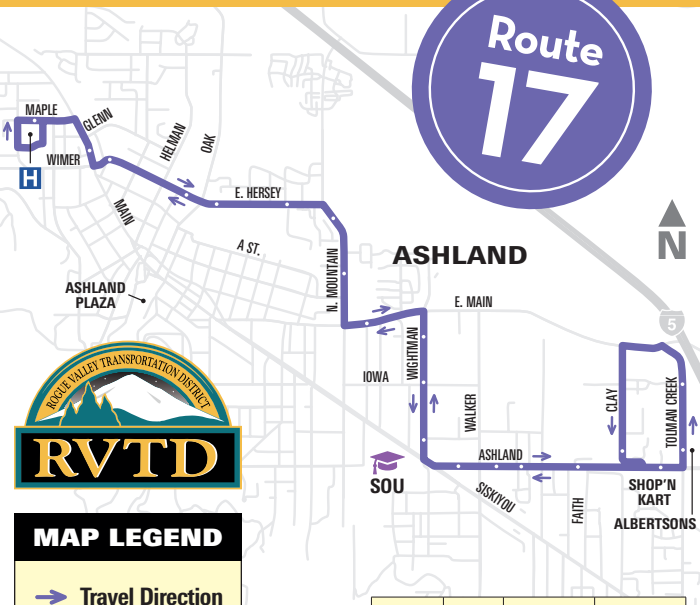

Ashland's Crosstown Route

- Crosstown connections from neighborhoods to shopping
- Transfer to Routes 10 and 1X to reach Medford
- Monday through Friday, 9:00 am to 4:00 pm

Get around Ashland with ease!

RVTD's **Route 17** travels crosstown through Ashland neighborhoods, providing much needed connections to the hospital, Southern Oregon University, schools, and shopping centers. Service **operates Monday through Friday, from 9:00 am to 4:00 pm.**

Effective June 26, 2023

(541) 779-2877
www.rvtd.org

Route 17

MAP LEGEND	
→	Travel Direction
○	Bus Stops
🎓	University
H	Hospital

FARES	Single Ride	Day Pass	20-Ride Pass	Monthly Pass
Full	\$2	\$6	\$32	\$56
Reduced	\$1	\$6	\$16	\$28

T Indicates **Transfer Sites** to **ROUTE 10**. **ROUTE 1X** Transfer at N. Main and Maple and Shop'n Kart only.